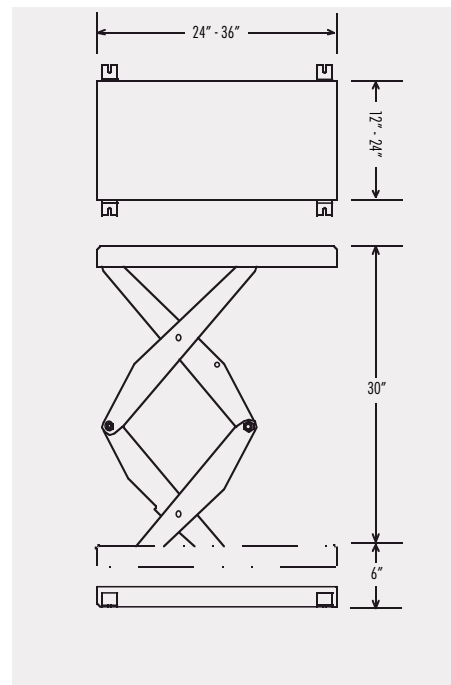

BACKSAVER LITE COMPACT

Compact versions of Backsaver Lite models, Backsaver Lite Compacts feature a double scissor mechanism to provide a full 36" of lifting height in a very small 12" x 24" footprint. Oversize platforms to 24" x 36" are available.

Model	Capacity	Vertical Travel	Height		Standard Platform	Max Platform	Rise Time Seconds	HP	Voltage Phase/Hertz	Weight (lb) STD Platform
			Min	Max						
LS05-30	500	30"	6"	36"	12" x 24"	12" x 24"	20	1/2	115/1/60	175
LS05-30W	500	30"	6"	36"	16" x 24"	24" x 36"	20	1/2	115/1/60	200
LS1-30	1000	30"	6"	36"	16" x 24"	24" x 36"	20	1/2	115/1/60	200