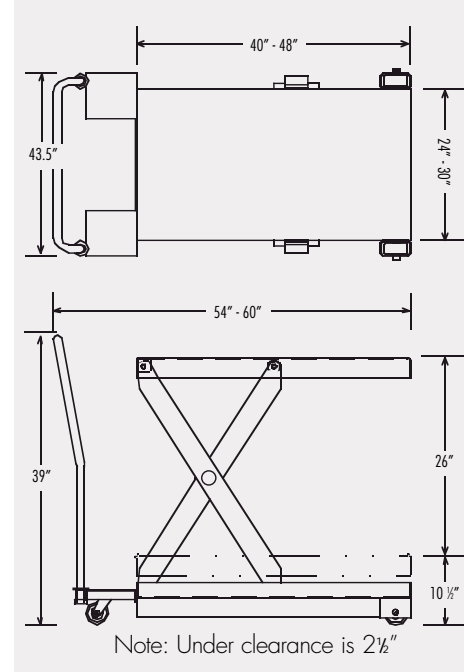

BACKSAVER LITE PORTABLE

Packed with all the features of our stationary lifts, Southworth Backsaver Lite Portables feature a small footprint along with four easy rolling 5" phenolic casters for unmatched maneuverability. The internal DC power unit with intergral charger features push button control to quickly and gently raise and lower loads. Units also feature comfort grip handles, corner bumpers and a center mounted positive floor lock.

Model	Capacity	Vertical Travel	Height		Standard Platform	Max Platform	Rise Time Seconds	HP	Voltage Phase/Hertz	Weight (lb) STD Platform
			Min	Max						
CLL05.5-26	550	26"	10 1/2"	36 1/2"	24" x 40"	30" x 48"	7	1/2	12 Volt DC	315
CLL1.1-26	1100	26"	10 1/2"	36 1/2"	24" x 40"	30" x 48"	13	1/2	12 Volt DC	325