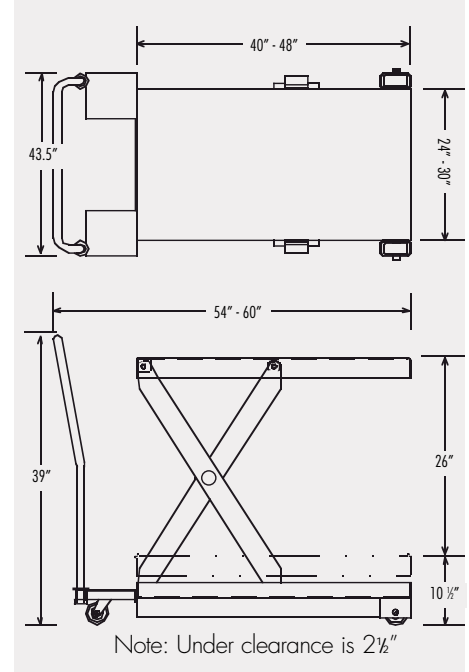

BACKSAVER LITE PORTABLE

Packed with all the features of our stationary lifts, Southworth Backsaver Lite Portables feature a small footprint along with four easy rolling 5" phenolic casters for unmatched maneuverability. The internal DC power unit with intergral charger features push button control to quickly and gently raise and lower loads. Units also feature comfort grip handles, corner bumpers and a center mounted positive floor lock.

Model	Capacity	Vertical Travel	Height		Standard Platform	Max Platform	Rise Time Seconds	HP	Voltage Phase/Hertz	Weight (lb) STD Platform
			Min	Max						
CLL05.5-26	550	26"	10½"	36½"	24" x 40"	30" x 48"	7	1/2	12 Volt DC	315
CLL1.1-26	1100	26"	10½"	36½"	24" x 40"	30" x 48"	13	1/2	12 Volt DC	325